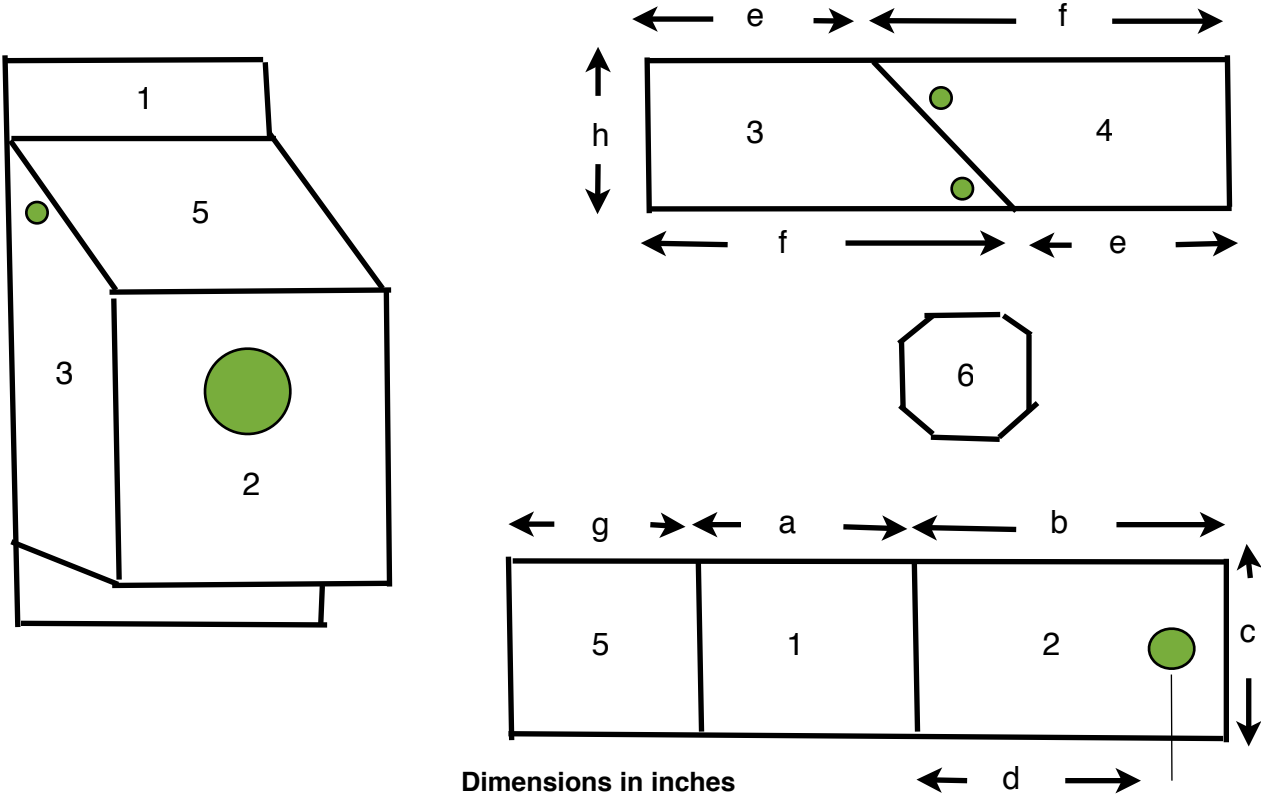

# Plans for Building Bird Nesting Boxes

Species	a	b	c	d	e	f	g	h	Hole Dia.	Height of box
Bluebird	13.5	8	6	6	8	10.5	8	5	1.5	5 ft.
Chickadee	13.5	8	5	6	8	10.5	7	4	1 1/8	4 ft.
Nuthatch	13.5	8	5	6	8	10.5	7	4	1.25	5+ft
House Finch	12	6	7	4	6	8.5	9	6	2	5 ft.
House Wren	12	6	5	4	6	8.5	7	4	7/8	4+ft
Tree Swallow	12	6	6	4	8	8.5	8	5	1.5	5 ft.
American Kestrel	22-26	16	10	13	16	18	12	10	2	12 ft