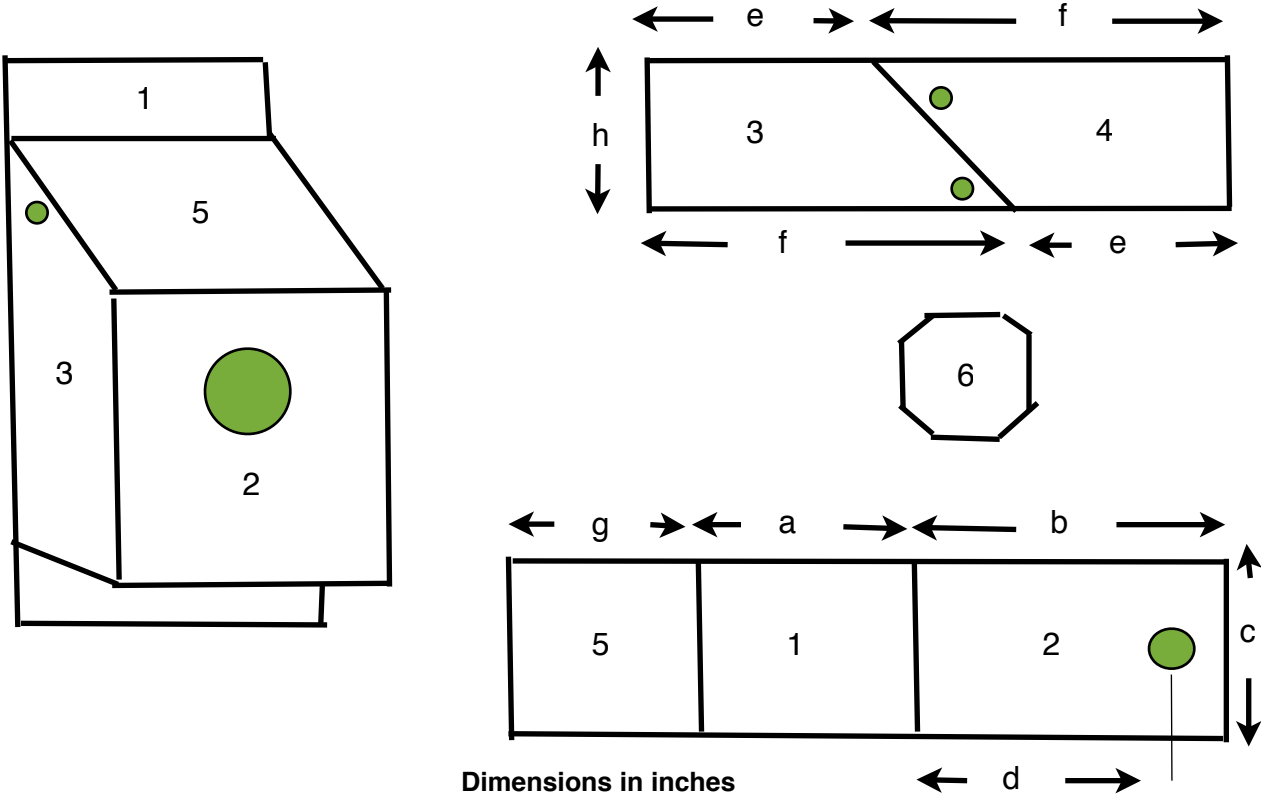

Plans for Building Bird Nesting Boxes

Dimensions in inches

Species	a	b	c	d	e	f	g	h	Hole Dia.	Height of box
Bluebird	13.5	8	6	6	8	10.5	8	5	1.5	5 ft.
Chickadee	13.5	8	5	6	8	10.5	7	4	1 1/8	4 ft.
Nuthatch	13.5	8	5	6	8	10.5	7	4	1.25	5+ft
House Finch	12	6	7	4	6	8.5	9	6	2	5 ft.
House Wren	12	6	5	4	6	8.5	7	4	7/8	4+ft
Tree Swallow	12	6	6	4	8	8.5	8	5	1.5	5 ft.
American Kestrel	22-26	16	10	13	16	18	12	10	2	12 ft